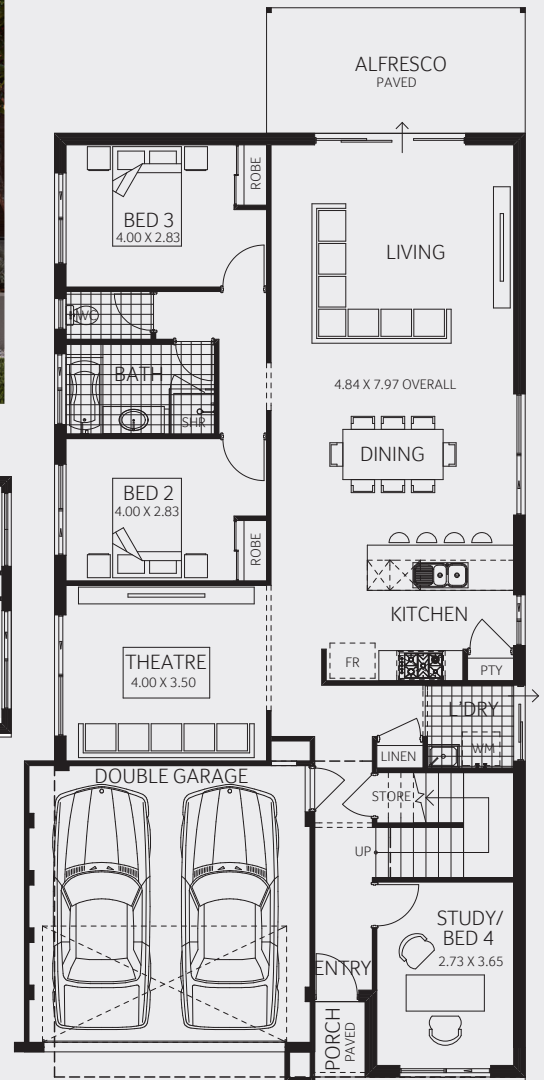

HOUSE AND LAND PACKAGE

BLOCK SIZE: 502m²

OLYMPUS Contemporary

\$525,525

INCLUDED FEATURES

- ✓ 31 course high ceilings to living areas
- ✓ Interior wall painting
- ✓ Vinyl to living areas, carpet to bedrooms and theatre
- ✓ Window treatments
- ✓ 20mm Essastone benchtops to kitchen, ensuite and bathroom
- ✓ Resort-style ensuite with hobless shower
- ✓ Panasonic Reverse Cycle aircon with iZone controller
- ✓ Modern 1200mm wide entry door
- ✓ ILVE 900mm stainless steel kitchen appliances

Hole in One! with this little Ripper Fully complete so all the hard work done So just turn the Key and move in and sit back and relax. No Paint brushes required!!!

Building better homes
SINCE 1903

Steve Ternent
0415 279 013
steve.ternent@plunkettgroup.com.