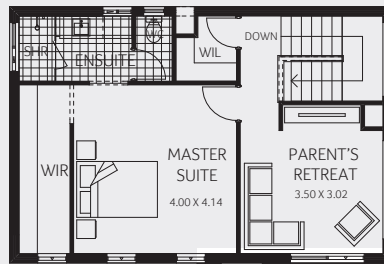

HOUSE AND LAND PACKAGE

BLOCK SIZE: 502m²

OLYMPUS Contemporary

\$525,525

INCLUDED FEATURES

- ✓ 31 course high ceilings to living areas
- ✓ Interior wall painting
- ✓ Vinyl to living areas, carpet to bedrooms and theatre
- ✓ Window treatments
- ✓ 20mm Essastone benchtops to kitchen, ensuite and bathroom
- ✓ Resort-style ensuite with hobless shower
- ✓ Panasonic Reverse Cycle aircon with iZone controller
- ✓ Modern 1200mm wide entry door
- ✓ ILVE 900mm stainless steel kitchen appliances