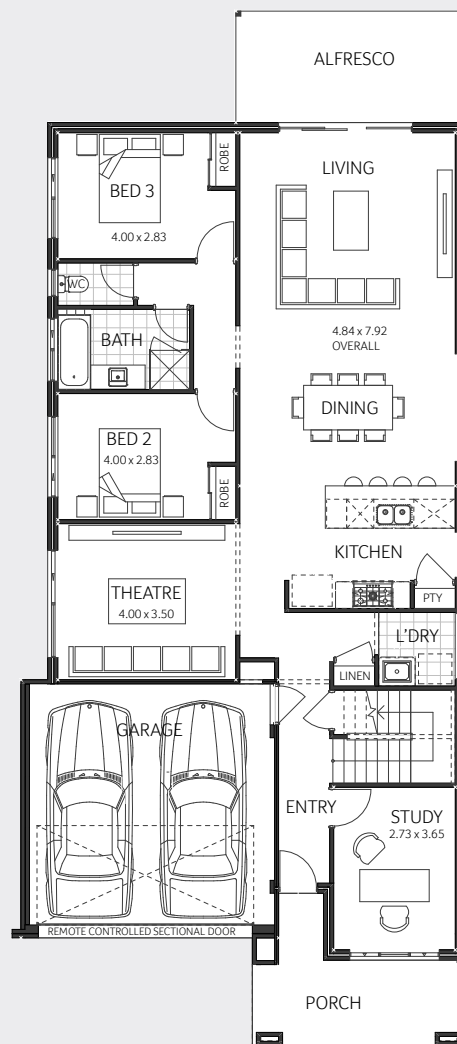

# HOUSE AND LAND PACKAGE

BLOCK SIZE: 502m<sup>2</sup>

## OLYMPUS Display

\$677,615

### INCLUDED FEATURES

- ✓ 31 course high ceilings to living areas
- ✓ 20mm Essastone benchtops to kitchen, ensuite and bathroom
- ✓ Resort-style ensuite with hobless shower
- ✓ Panasonic Reverse Cycle aircon with iZone controller
- ✓ Modern 1200mm wide entry door
- ✓ ILVE 900mm stainless steel kitchen appliances