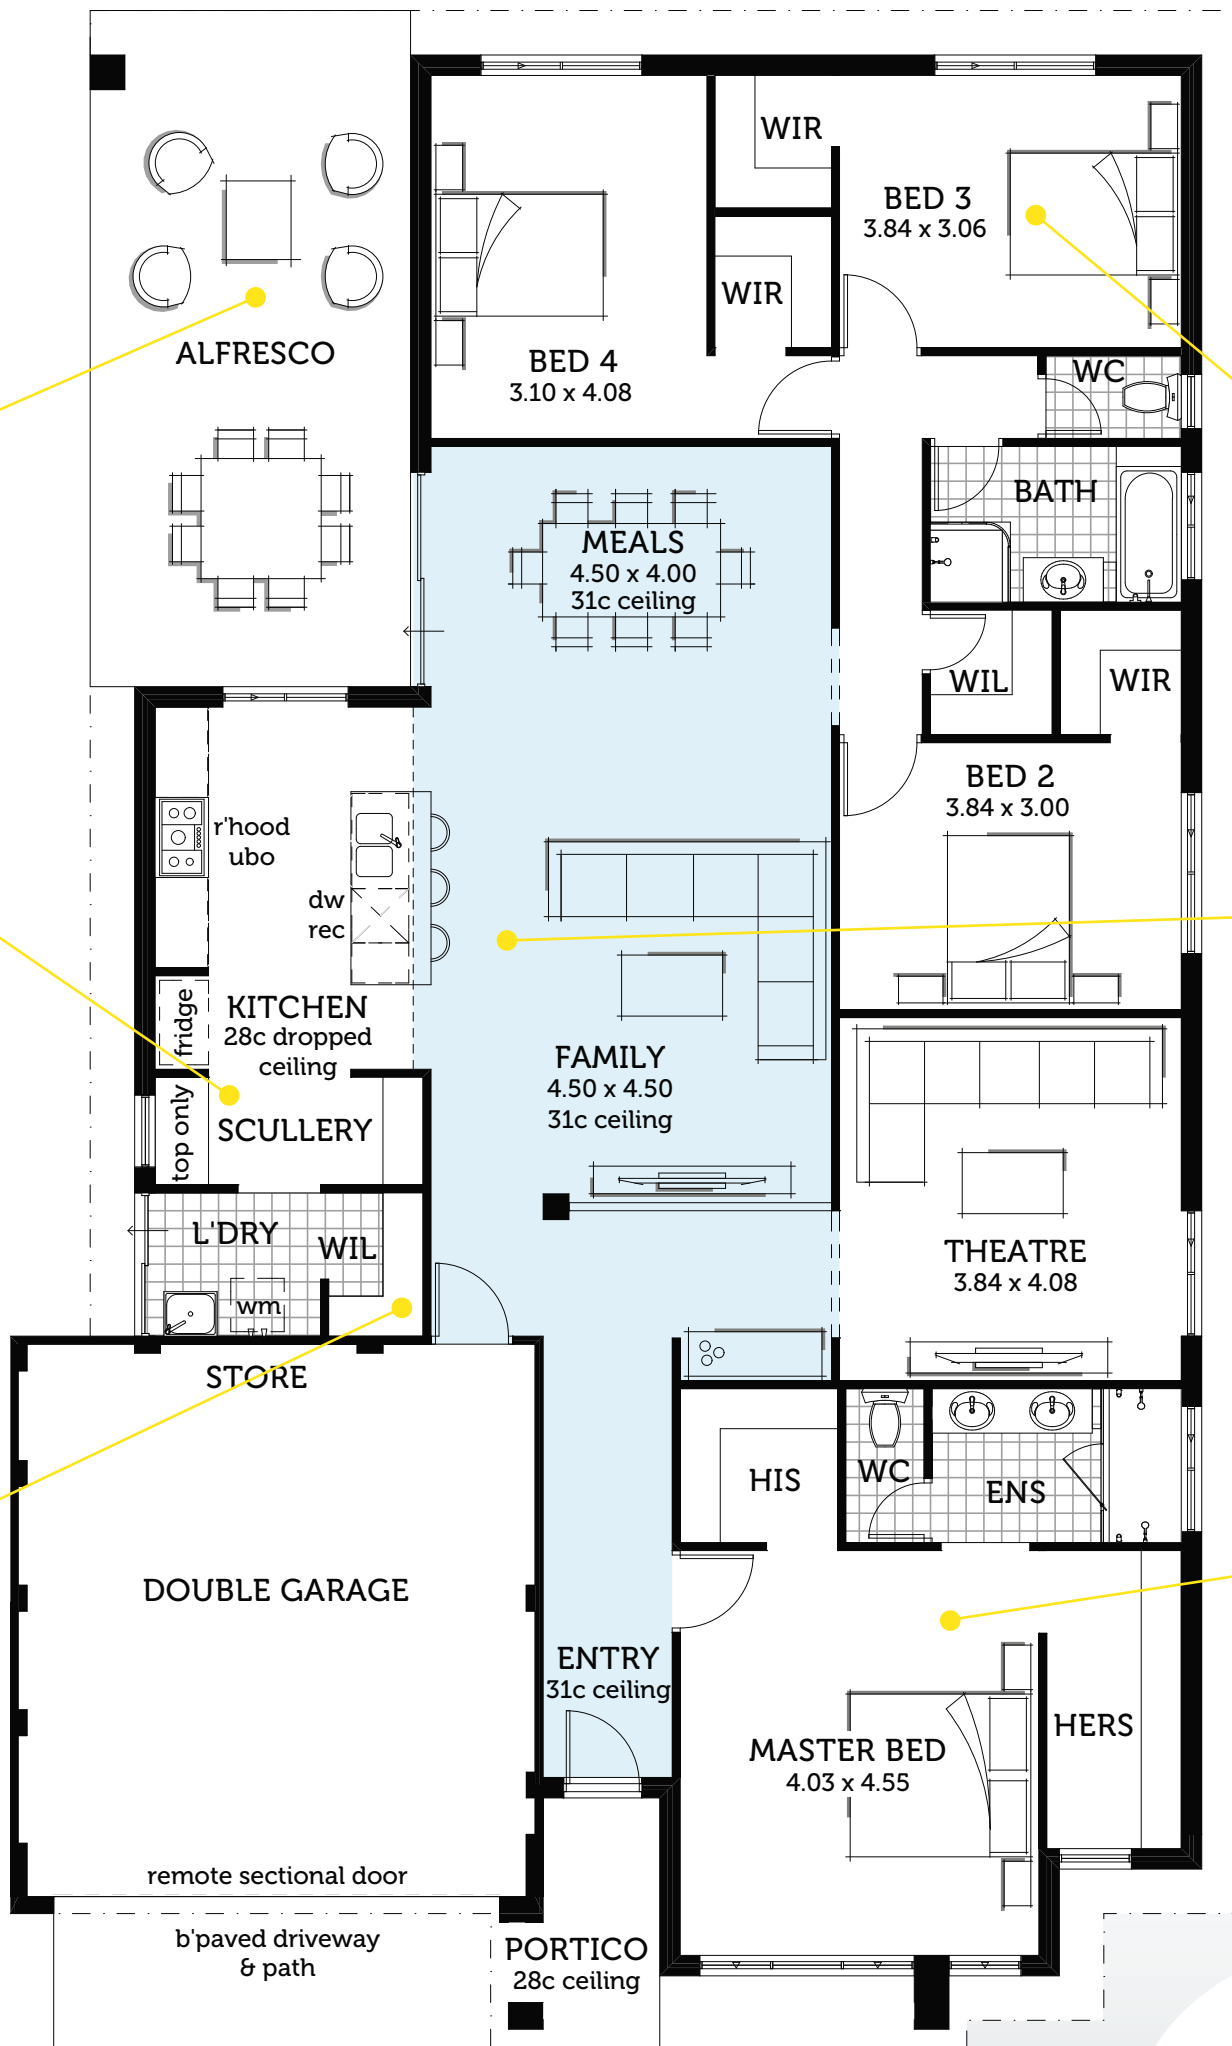

The Colossus

Part of our **SO BIG** range.

Frontage: 15m
Area: 270m²

Enjoy

The true entertainer sized alfresco connecting the open plan living area to the stylish outdoors

Entertain

In the fully appointed kitchen with scullery, stone benchtops and feature dropped ceiling

Storage Galore

In the two walk-in linen closets and garage storage area

Relax

With four huge bedrooms, each with a spacious walk-in robe

Treat Yourself

With 31c high ceilings to entry, family and meals and ducted reverse cycle air-con throughout

Escape

To the master suite with his and hers robes and ensuite with double basin and twin shower

The Footprint Promise

Every home in our **SO BIG** range will deliver the biggest possible footprint for your traditional block - with room left for your own personal touches. Now that's Smart.

INCLUDES: FUJITSU Reverse Cycle Air Conditioning
ESSA STONE Bench Tops Throughout
31c High Ceilings to Living and Entry

Choose from three great display inspired elevations