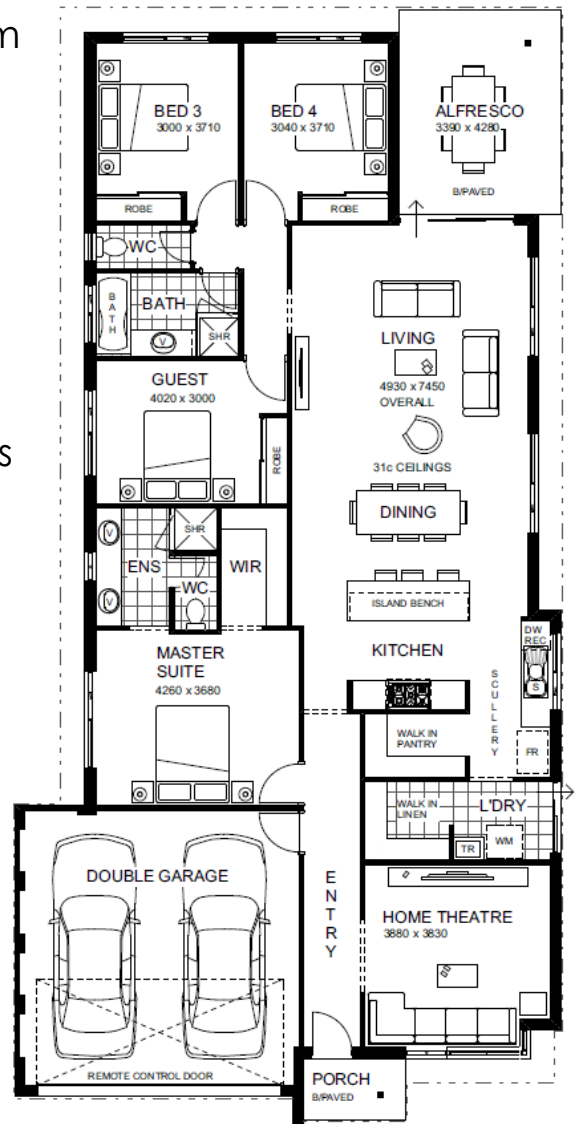

Lot 1429 Hirono Loop, Dunsborough Lakes

COUNTRY
WA
BUILDERS

Complete house and land package from

\$398,186

PACKAGE INCLUSIONS:

- Stylish upgrade elevation
- Exciting kitchen/scullery layout
- Massive alfresco to entertaining areas
- High 31c ceilings to living area
- Stone benchtops to kitchen
- Floor coverings
- Window treatments
- Internal wall painting
- LED lighting package