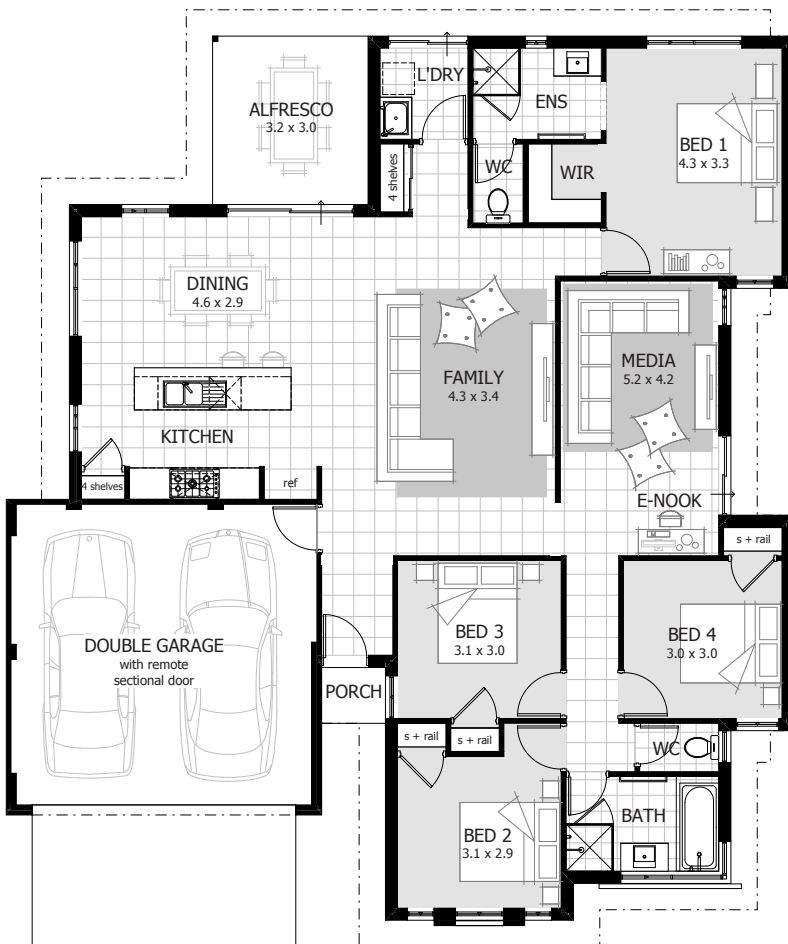

AVAILABLE
now

[click here for more house & land packages](#)

the sophia

\$432,900 Total Area = 525m²

4 2 2

lot 1451 dunsborough lakes,
dunsborough

*includes
fully ducted
air-conditioning*

- * Caesarstone benchtops throughout home
- * LED lighting package
- * 30c ceilings throughout the home (27c to garage and alfresco)
- * Supersized Caesarstone kitchen benchtops

#moretocelebrate

celebrationhomes.com.au 9792 0577

celebration
MORE TO CELEBRATE HOMES

AVAILABLE
now

[click here for more house & land packages](#)

the darlington

\$401,700 Total Area = 396m²

4 2 2

#moretocelebrate

celebrationhomes.com.au ☎ 9792 0577

celebration
MORE TO CELEBRATE HOMES

AVAILABLE
now

[click here for more house & land packages](#)

the franklin

\$495,100 Total Area = 627m²

🛏️ 4 🚿 2 🚗 2

lot 1452 dunsborough lakes,
dunsborough

*big home - big block -
big dunsborough lakes lifestyle*

- * Caesarstone benchtops throughout home
- * LED lighting package
- * 30c ceilings throughout the home (27c to garage and alfresco)
- * Double vanity to ensuite
- * Stylish elevation as displayed
- * 273m² home on 20.9m wide lot - perfect for triple garage and side access