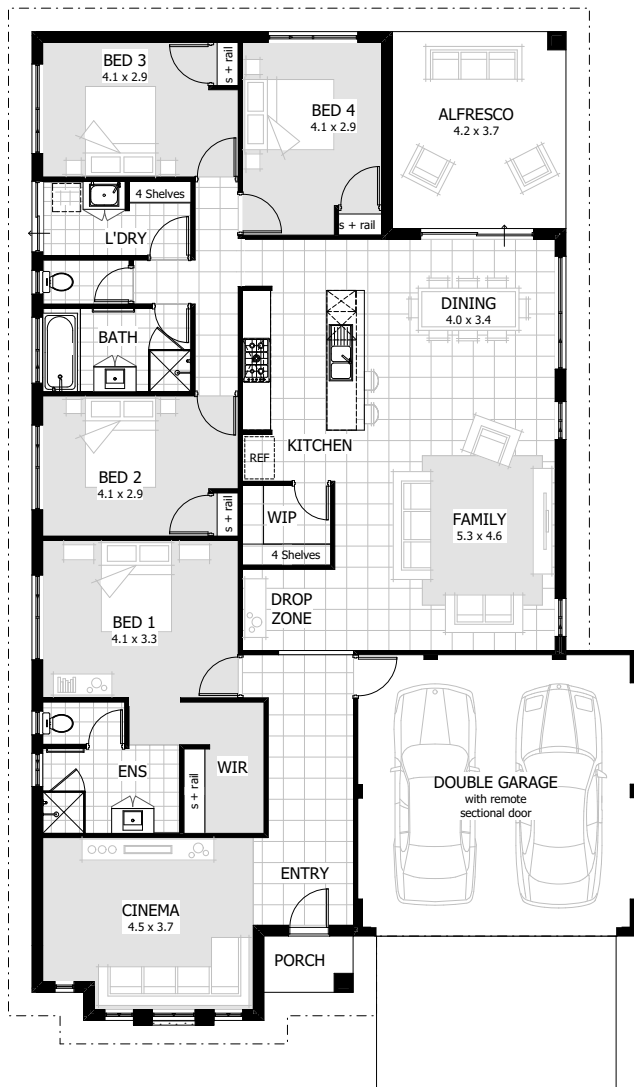

AVAILABLE
now

[click here for more house & land packages](#)

the sophia

\$432,900 Total Area = 525m²

4 2 2

lot 1451 dunsborough lakes,
dunsborough

*includes
fully ducted
air-conditioning*

- * Caesarstone benchtops throughout home
- * LED lighting package
- * 30c ceilings throughout the home (27c to garage and alfresco)
- * Supersized Caesarstone kitchen benchtops

#moretocelebrate

celebrationhomes.com.au 9792 0577

celebration
MORE TO CELEBRATE HOMES

AVAILABLE
now

[click here for more house & land packages](#)

the darlington

\$401,700 Total Area = 396m²

4 2 2

lot 1433 dunsborough lakes,
dunsborough

*includes
fully ducted
air-conditioning*

- * Caesarstone benchtops throughout home
- * Tiles and carpets
- * LED lighting package
- * 30c ceilings throughout the home (27c to garage and alfresco)

lot 1452 dunsborough lakes,
dunsborough

*big home - big block -
big dunsborough lakes lifestyle*

- * Caesarstone benchtops throughout home
- * LED lighting package
- * 30c ceilings throughout the home (27c to garage and alfresco)
- * Double vanity to ensuite
- * Stylish elevation as displayed
- * 273m² home on 20.9m wide lot - perfect for triple garage and side access