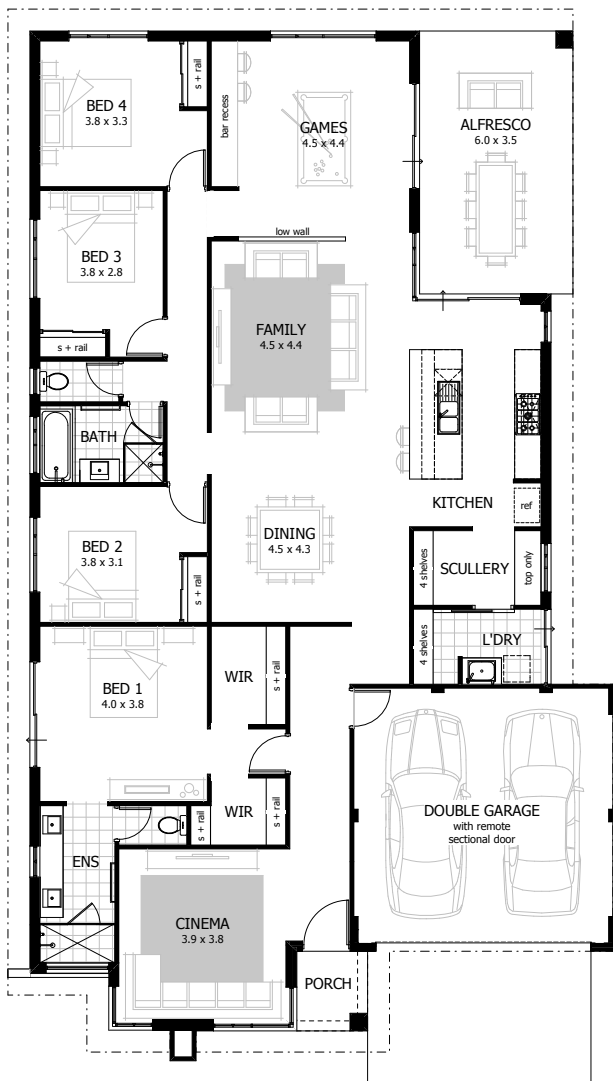

AVAILABLE
now

[click here for more house & land packages](#)

the sophia

\$432,900 Total Area = 525m²

4 2 2

lot 1451 dunsborough lakes,
dunsborough

*includes
fully ducted
air-conditioning*

- * Caesarstone benchtops throughout home
- * LED lighting package
- * 30c ceilings throughout the home (27c to garage and alfresco)
- * Supersized Caesarstone kitchen benchtops

#moretocelebrate

celebrationhomes.com.au 9792 0577

celebration
MORE TO CELEBRATE HOMES

AVAILABLE
now

[click here for more house & land packages](#)

the darlington

\$401,700 Total Area = 396m²

4 2 2

#moretocelebrate

celebrationhomes.com.au ☎ 9792 0577

celebration
MORE TO CELEBRATE HOMES

AVAILABLE
now

[click here for more house & land packages](#)

the franklin

\$495,100 Total Area = 627m²

🛏️ 4 🚿 2 🚗 2

lot 1452 dunsborough lakes,
dunsborough

*big home - big block -
big dunsborough lakes lifestyle*

- * Caesarstone benchtops throughout home
- * LED lighting package
- * 30c ceilings throughout the home (27c to garage and alfresco)
- * Double vanity to ensuite
- * Stylish elevation as displayed
- * 273m² home on 20.9m wide lot - perfect for triple garage and side access